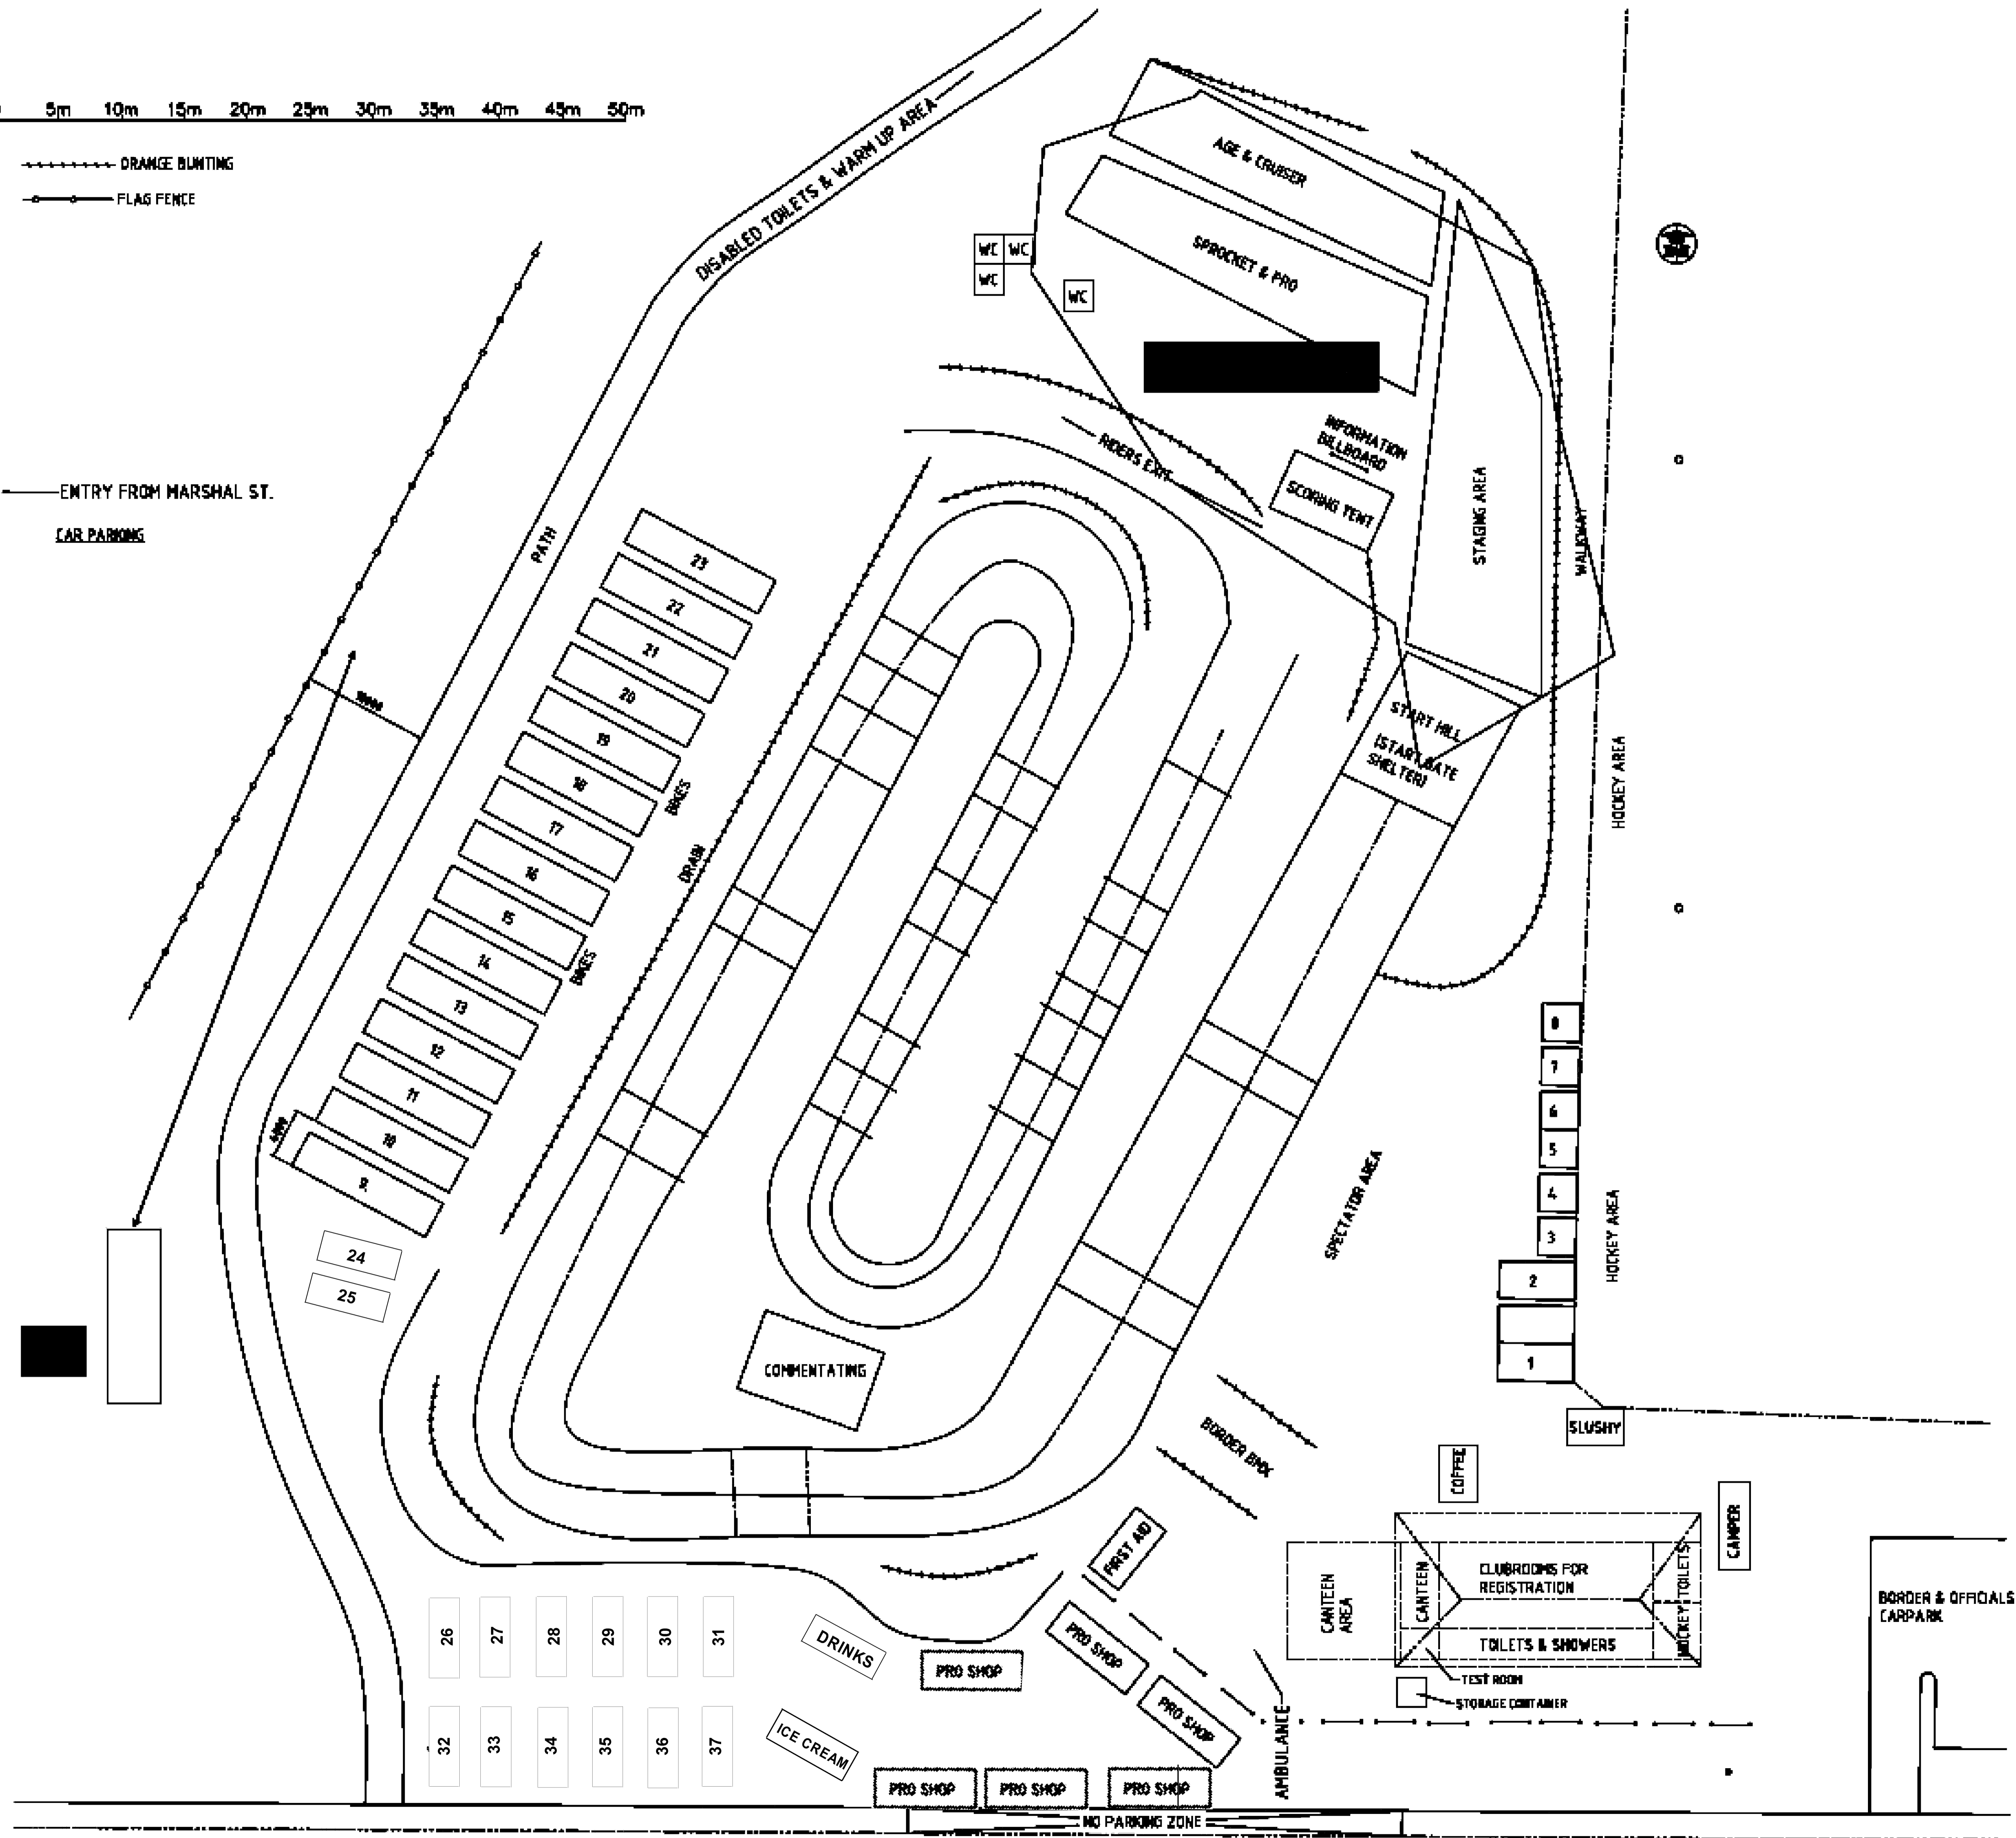

0 5m 10m 15m 20m 25m 30m 35m 40m 45m 50m

----- DRANCE BLINDING  
 --- FLAG FENCE

ENTRY FROM MARSHAL ST.  
 CAR PARKING

WORKING TITLE  
 BORDER BMX  
 TRACK LAYOUT FOR STATE TITLES

JOB No.	REV. No.
SHEET No. TOTAL	DRAWING NUMBER
A1	13-11-08